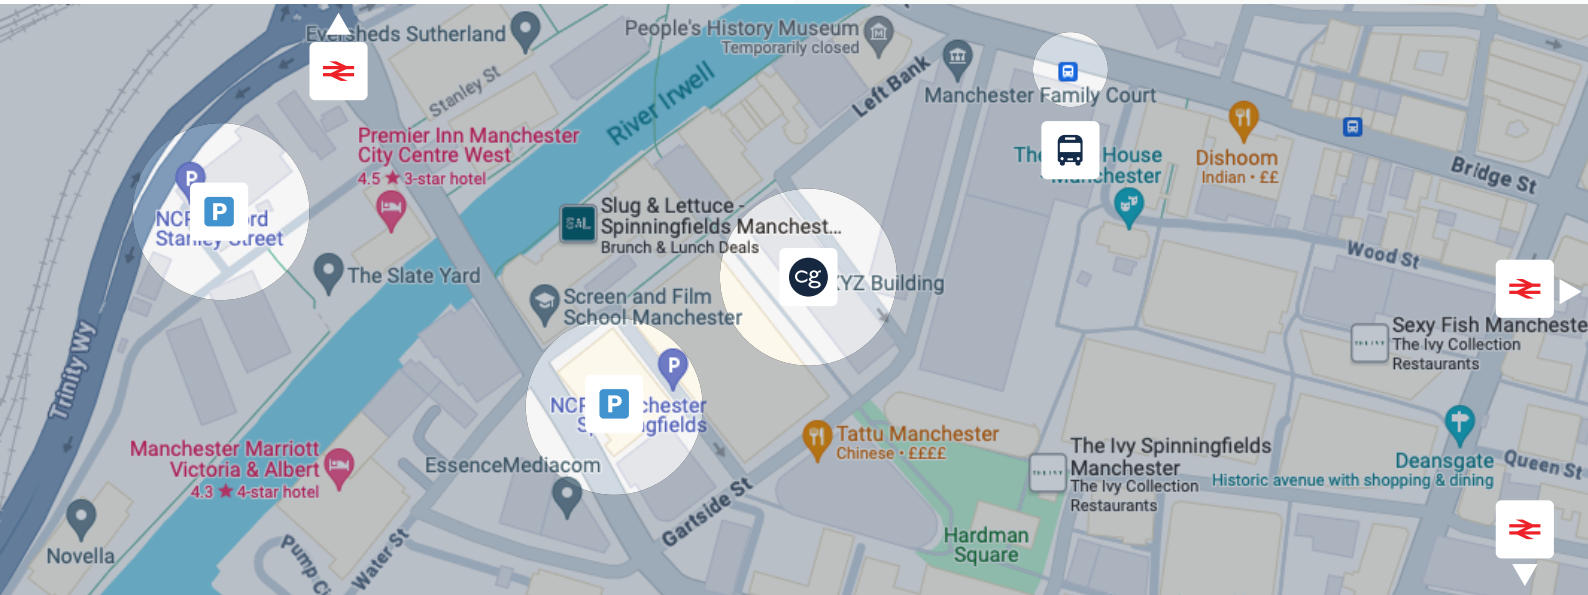

Visit us in

Manchester

XYZ Building, Hardman Blvd, Manchester, M3 3AQ

National Rail

The nearest National Rail station is Salford Central (0.2m) with Manchester Piccadilly being a short walk (1.2m) from our office with direct connections to London and the south.

Search

Bee Network

The nearest Metrolink stop to spinningfields is Deansgate Castlefield, served upto every twelve minutes. The nearest bus stops are Bridge Street and St Mary's Parsonage.

Search

Nearby Parking

The two nearest car parks are located just a short walk away from our building. NCP Spinningfields is located on Quay Street, M3 3BE and offers various payment options including season parking passes. NCP Bridge Street is located on Bridge Street, M3 5AH and offers various payment options to choose from.